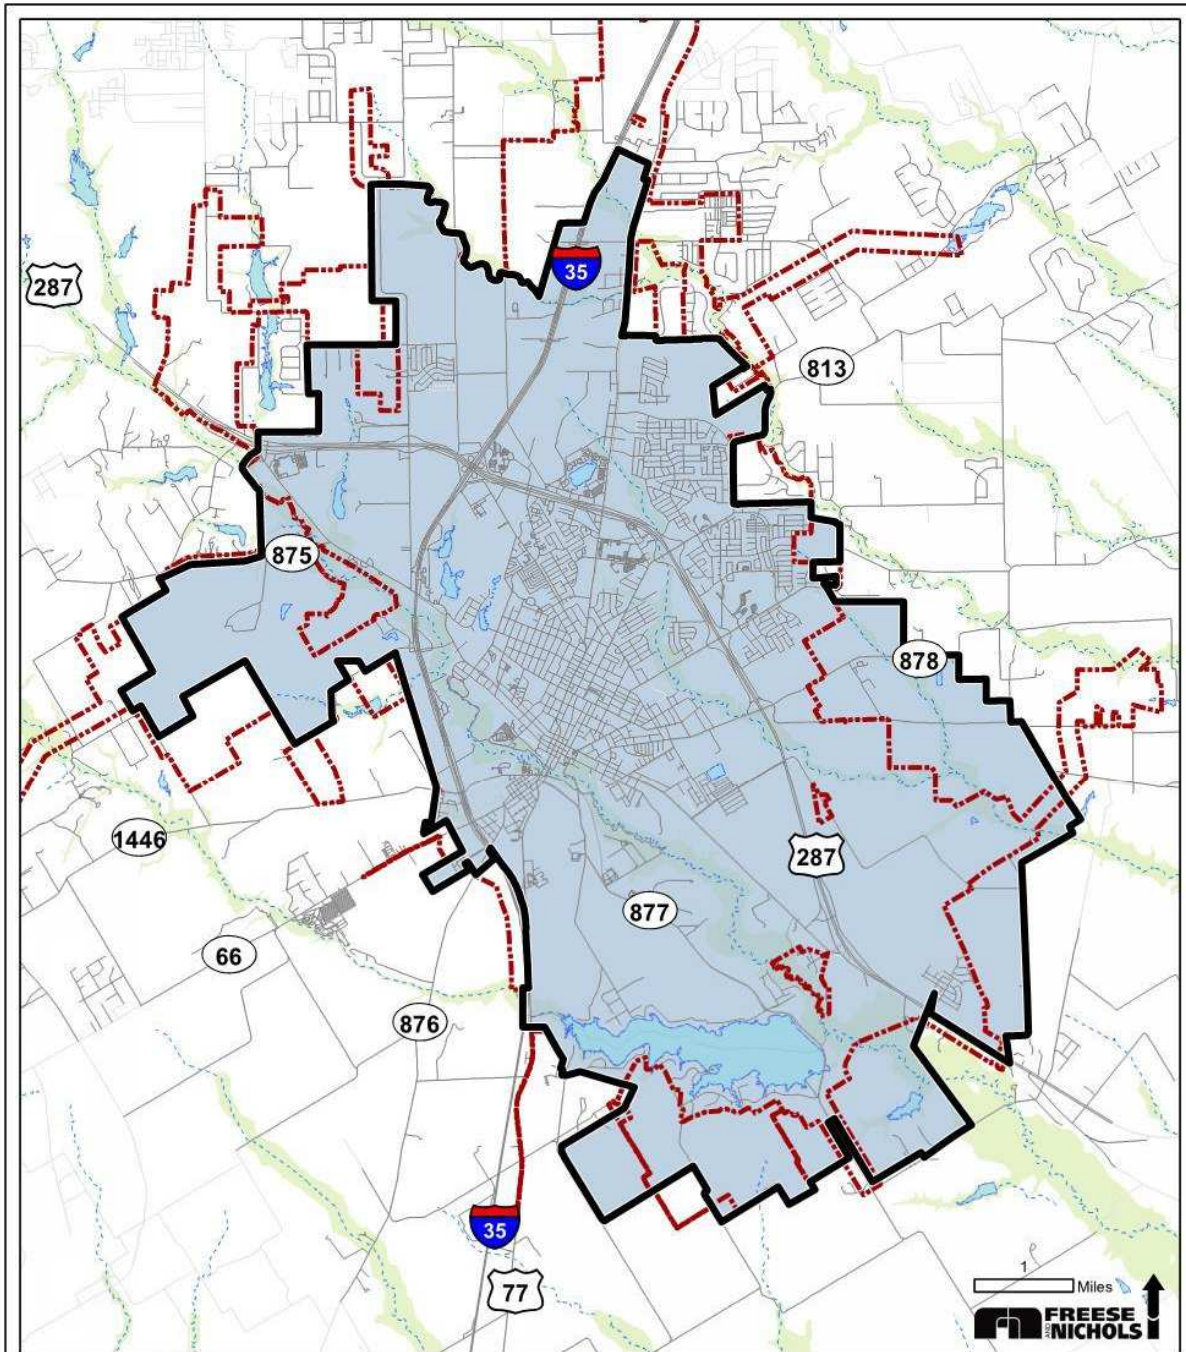

Figure 1
Roadway Impact Fee
Service Area Structure

- Legend**
-  Waxahachie City Limits
 -  Roadway Service Area Structure

Waxahachie Impact Fee Study
April 2020

Figure 2
Water Impact Fee
Service Area Structure

Legend

-  Waxahachie City Limits
-  Water Service Area

Waxahachie Impact Fee Study
April 2020

Figure 3
Wastewater Impact Fee
Service Area Structure

Legend

-  Waxahachie City Limits
-  Wastewater Service Area