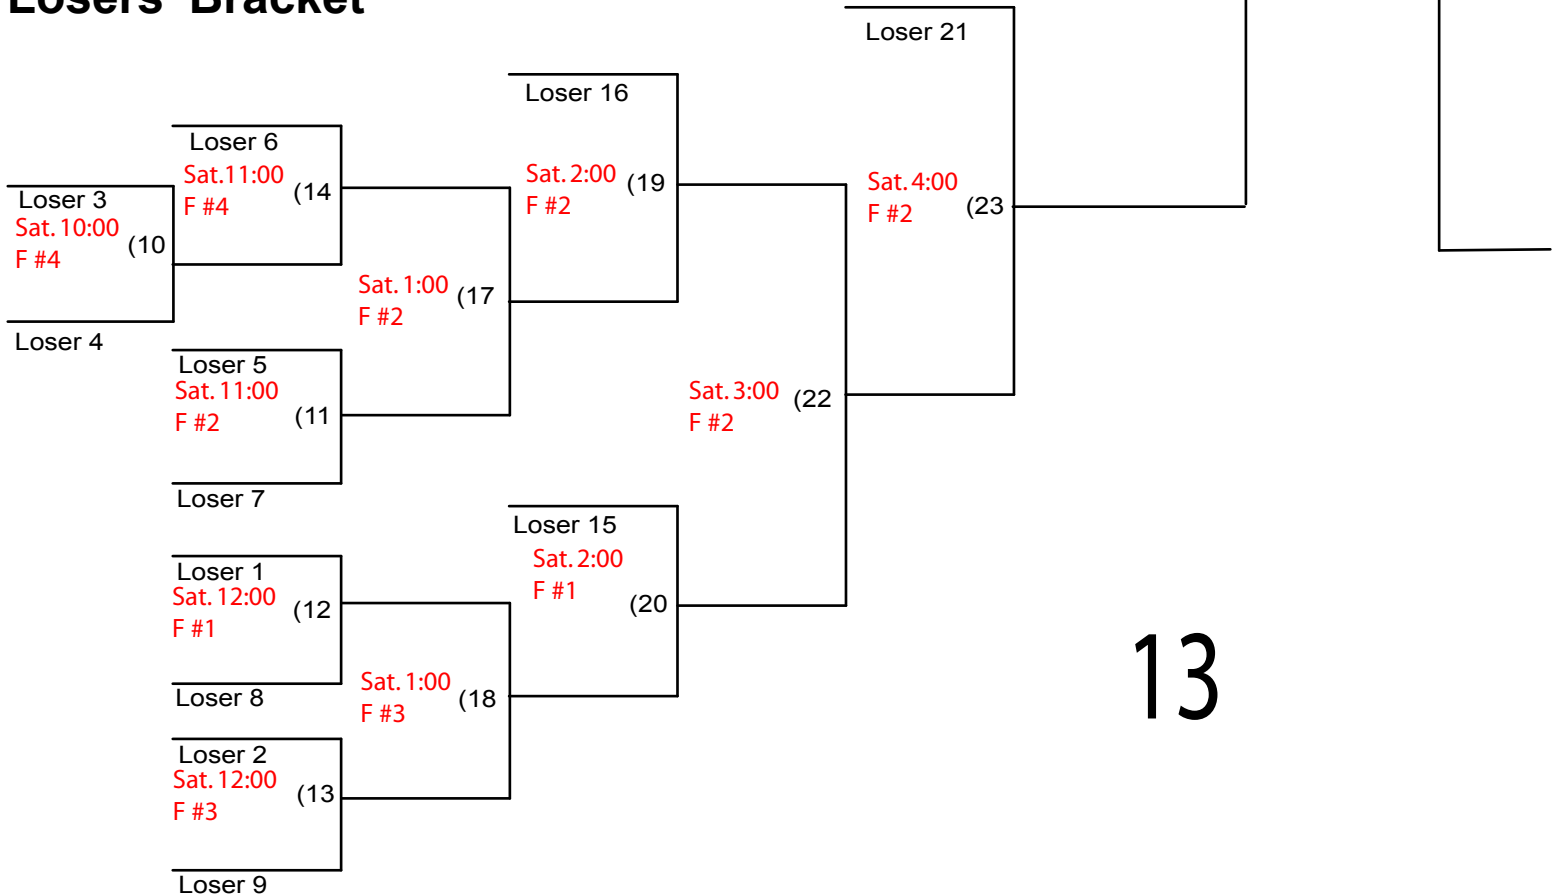

Winners' Bracket

Turkey 250 Softball Tournament

Losers' Bracket

13