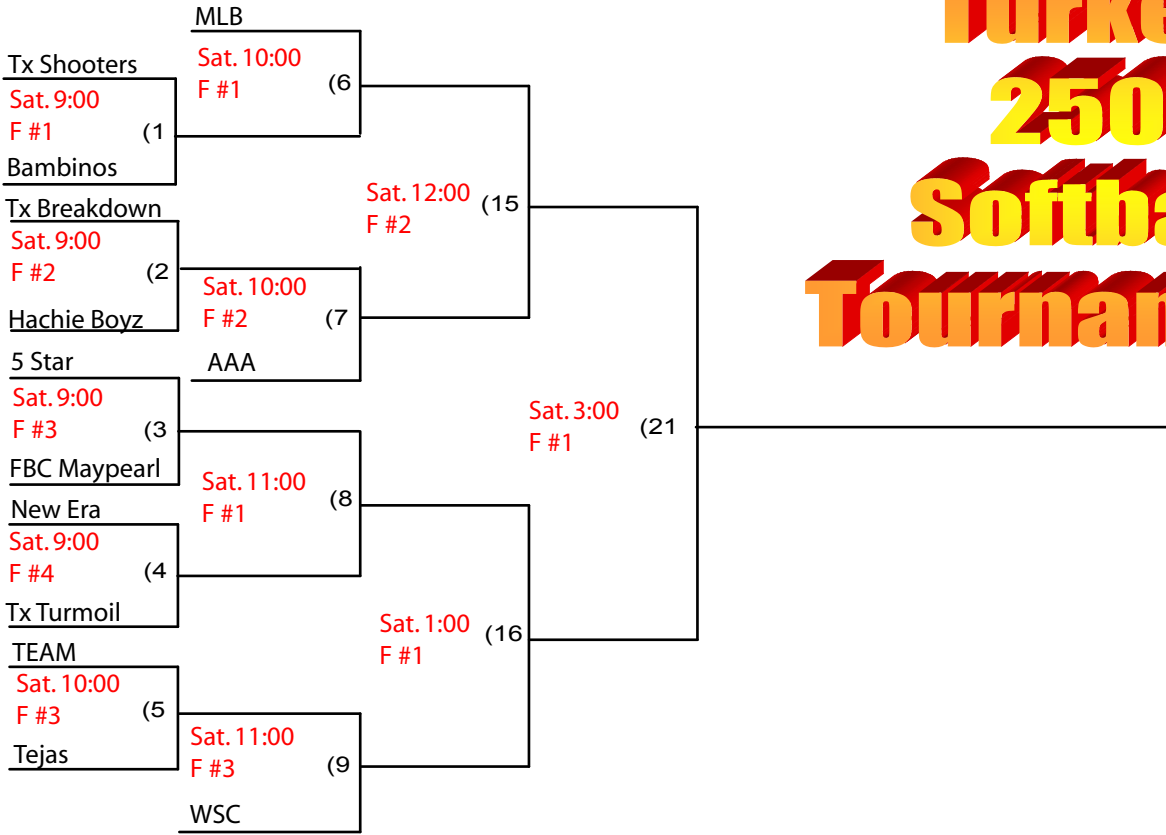

Winners' Bracket

Turkey 250 Softball Tournament

Losers' Bracket

13