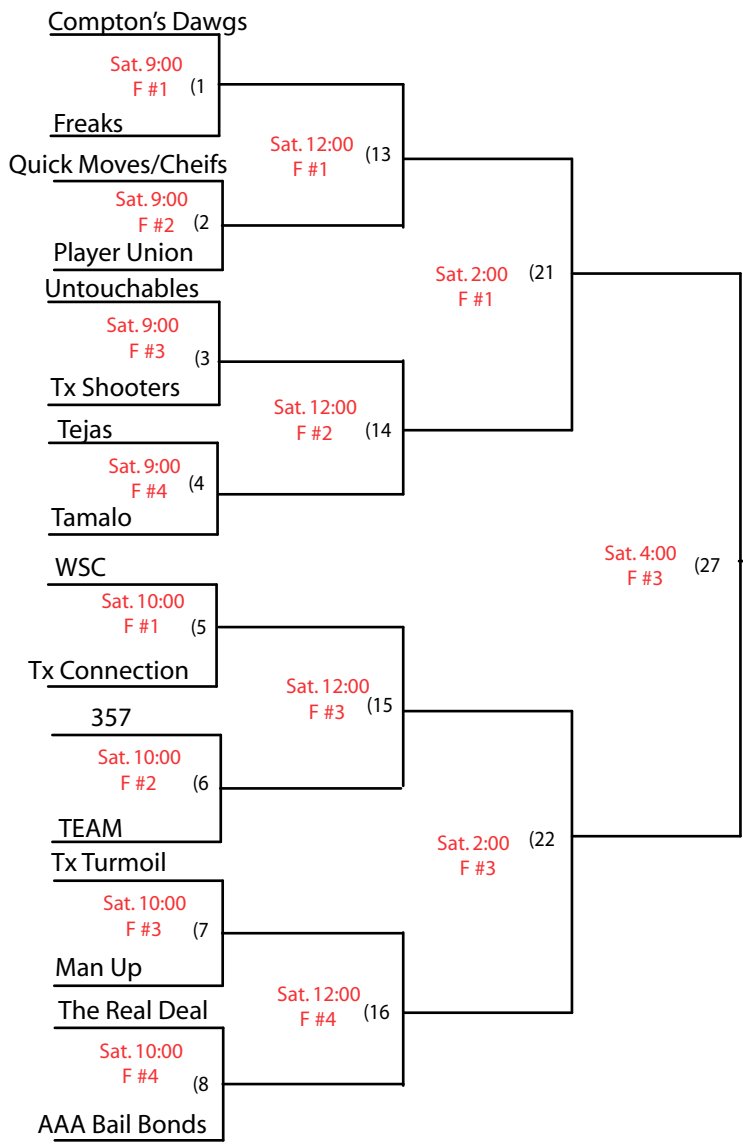

Spring 250 Softball Tournament

Sat. 2:00 F #1 (21)

Sat. 4:00 F #3 (27)

Sat. 2:00 F #3 (22)

Sat. 6:00 F #3 (30)